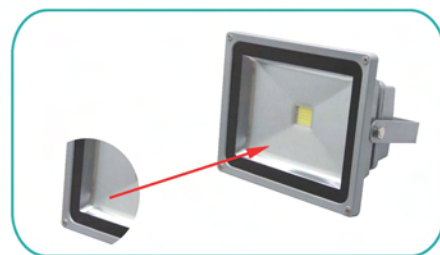

## Features

High performance COB LED

Protection level reaches to IP65,  
Insulation Class: CLASS 1

Toughened glass, light transmittance  
over 93%

high quality aluminum alloy with high  
thermal conductivity, long life span