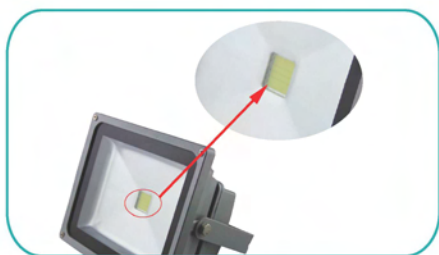

## Features

High performance COB LED

Protection level reaches to IP65,  
Insulation Class: CLASS 1

Toughened glass, light transmittance  
over 93%

high quality aluminum alloy with high  
thermal conductivity, long life span