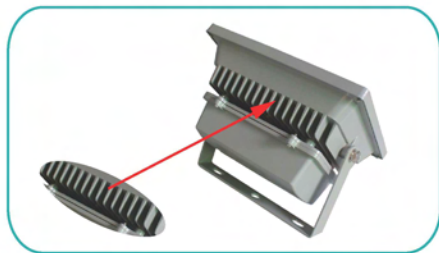

## Features

High performance COB LED

Protection level reaches to IP65,  
Insulation Class: CLASS 1

Toughened glass, light transmittance  
over 93%

high quality aluminum alloy with high  
thermal conductivity, long life span