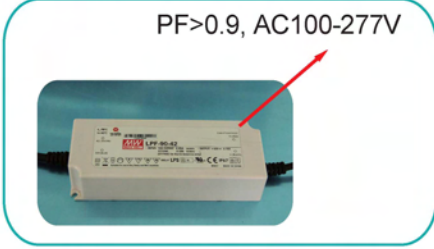

UL LED Panel Light

Features

High brightness SMD LEDs of premium quality; CRI>80.

No deformation; No rust; better heat dissipation; more fashionable.

Uniform light by controlling LED BIN very strictly.

Super quality LED driver to guarantee long lifespan.

Premium PMMA light guide plate.

Patented power supply box of UL standard for purpose of fireproofing protection.

Stylish anodized aluminum frame; flush mounted installation.

Ultra Slim, 10.75mm thickness only, more light-weighted.

Super light quality & soft, uniform and no-glare.

Parameters

Base type	Part No.	Luminous flux(lm)			Size (mm)	Wattage	CRI	Beam angle	Voltage
		3000k	4000k	5700k					
1x1	TPL300*300-10W	680lm±5%	720lm±5%	750lm±5%	301x301x10.75	10W	>80	120°	AC100-277V
1x1	TPL300*300-20W	1350lm±5%	1450lm±5%	1560lm±5%	301x301x10.75	20W			
1x2	TPL300*600-20W	1350lm±5%	1450lm±5%	1560lm±5%	301x603x10.75	20W			
1x4	TPL300*1200-36W	2450lm±5%	2550lm±5%	2650lm±5%	301x1212x10.75	36W			
2x2	TPL600*600-36W	2450lm±5%	2550lm±5%	2650lm±5%	603x603x10.75	36W			
2x2	TPL600*600-50W	3450lm±5%	3600lm±5%	3700lm±5%	603x603x10.75	50W			
2x4	TPL600*1200-70W	4700lm±5%	4850lm±5%	5000lm±5%	603x1212x12	70W			